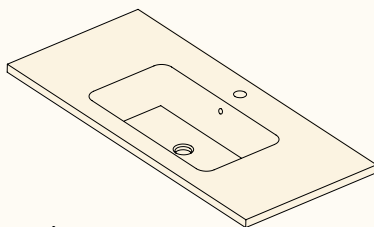

B Escoge la encimera

CERÁMICA