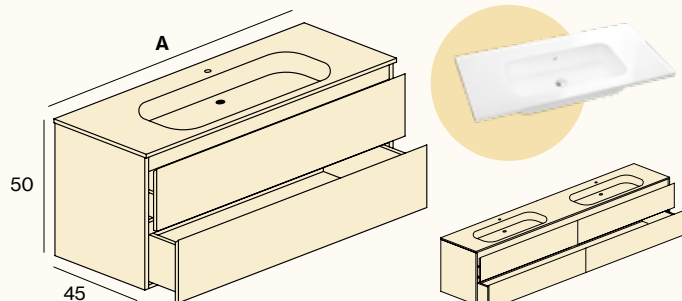

DOS CAJONES + ENCIMERA SOLID - HARD (Brillo)

Blanco Mate

Sand

A (cm)	LAVABO	BLANCO	SAND	PVP
		REF	REF	
60		S902.060.CB	S902.060.CS	-
80		S902.080.CB	S902.080.CS	-
100		S902.100.CB	S902.100.CS	-
120		S902.120.CB	S902.120.CS	-
120X		S902.120.XB	S902.120.XS	-