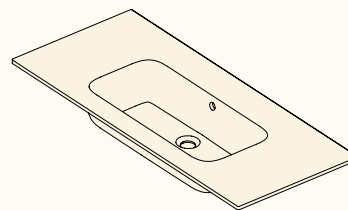

SOLID MINERAL - BRILLO

SOLID MINERAL - MATE

BASES DE LAVABO SUSPENDIDAS

2 CAJONES

A (cm)	LAVABO	BLANCO	SAND	PVP
60		S201.060.CB	S201.060.CS	-
80		S201.080.CB	S201.080.CS	-
100		S201.100.CB	S201.100.CS	-
120		S201.120.CB	S201.120.CS	-
120X		S201.120.XB	S201.120.XS	-