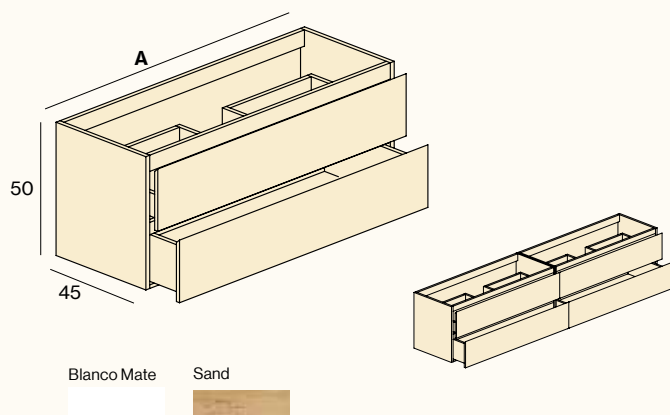

SOLID MINERAL - BRILLO

SOLID MINERAL - MATE

BASES DE LAVABO SUSPENDIDAS

2 CAJONES

A (cm)	LAVABO	BLANCO	SAND	PVP
60		S201.060.CB	S201.060.CS	-
80		S201.080.CB	S201.080.CS	-
100		S201.100.CB	S201.100.CS	-
120		S201.120.CB	S201.120.CS	-
120X		S201.120.XB	S201.120.XS	-