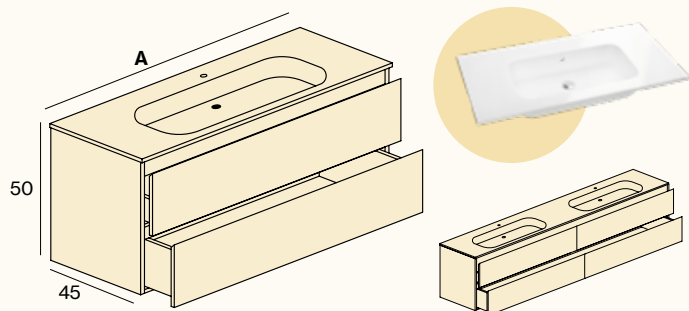

DOS CAJONES + ENCIMERA SOLID - HARD (Brillo)

Blanco Mate

Sand

A (cm)	LAVABO	BLANCO	SAND	PVP
		REF	REF	
60		S902.060.CB	S902.060.CS	-
80		S902.080.CB	S902.080.CS	-
100		S902.100.CB	S902.100.CS	-
120		S902.120.CB	S902.120.CS	-
120X		S902.120.XB	S902.120.XS	-

DOS CAJONES + ENCIMERA SOLID - HARD (Mate)

Blanco Mate

Sand

A (cm)	LAVABO	BLANCO	SAND	PVP
		REF	REF	
60		S903.060.CB	S903.060.CS	-
80		S903.080.CB	S903.080.CS	-
100		S903.100.CB	S903.100.CS	-
120		S903.120.CB	S903.120.CS	-
120X		S903.120.XB	S903.120.XS	-