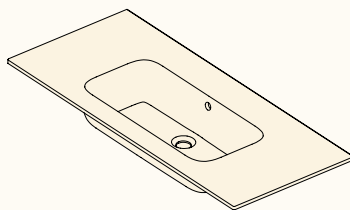

SOLID MINERAL - BRILLO

SOLID MINERAL - MATE

BASES DE LAVABO SUSPENDIDAS

2 CAJONES

A (cm)	LAVABO	BLANCO	SAND	PVP
60		S201.060.CB	S201.060.CS	-
80		S201.080.CB	S201.080.CS	-
100		S201.100.CB	S201.100.CS	-
120		S201.120.CB	S201.120.CS	-
120X		S201.120.XB	S201.120.XS	-